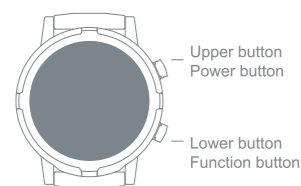

01 Appearance and packing list

Long press to turn on when off, long press to turn off when on. Short press to enter application list, short press in the app to enter the dial page.

Short press to enter sport interface.